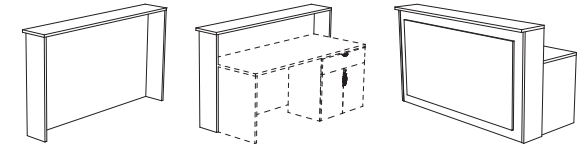

- Two-tone waterfall design transaction top
- 3" cubby cavity height
- 10" transaction counter depth with a 6" overhang
- Sizes larger than 84" include center 1/2 gable below worksurface
- Custom sizing available
- Available in all standard Heartwood laminate finishes

MODERN DESK:
 388-3666MGDS
 388-3672MGDS
 388-3684MGDS+C

C GABLE

NON-HANDED MODERN RETURN
 388-3066MGRS
 388-3042MGRS
 388-3648MGRS

ORDERING TIP: "TOP & BODY" references the gallery desk portion and "FACE" references the waterfall transaction top & front.

RECEPTION Series

Modern Reception

Shown: 388-1274GTA-43-HC
*desk sold separately

- Gallery shell to fit over desk unit
- Transaction top has 2" overhang on guest side
- Raised decorative laminate front panel
- Available with or without horizontal cubbies
- Available in all standard Heartwood laminate finishes

GALLERY TRANSACTION SHELL:

388-1268GTA-43 for 66" UNITS
388-1274GTA-43 for 72" UNITS
388-1286GTA-43 for 84" UNITS

GALLERY TRANSACTION SHELL:

388-1268GTA-43-HC for 66" UNITS
388-1274GTA-43-HC for 72" UNITS
388-1286GTA-43-HC for 84" UNITS