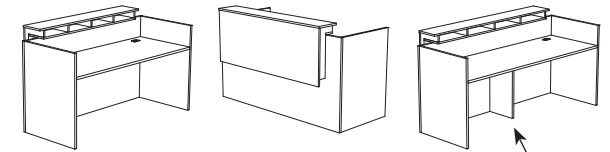

- Two-tone waterfall design transaction top
- 3" cubby cavity height
- 10" transaction counter depth with a 6" overhang
- Sizes larger than 84" include center 1/2 gable below worksurface
- Custom sizing available
- Available in all standard Heartwood laminate finishes

MODERN DESK:
 388-3666MGDS
 388-3672MGDS
 388-3684MGDS+C

C GABLE

NON-HANDED MODERN RETURN
 388-3066MGRS
 388-3042MGRS
 388-3648MGRS

ORDERING TIP: "TOP & BODY" references the gallery desk portion and "FACE" references the waterfall transaction top & front.

RECEPTION Series

Modern Reception

Shown: 388-1274GTA-43-HC
*desk sold separately

- Gallery shell to fit over desk unit
- Transaction top has 2" overhang on guest side
- Raised decorative laminate front panel
- Available with or without horizontal cubbies
- Available in all standard Heartwood laminate finishes