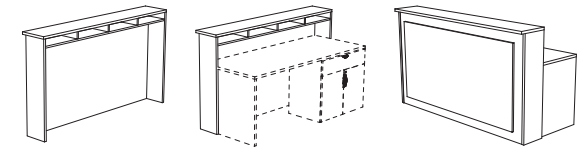

- Two-tone waterfall design transaction top
- 3" cubby cavity height
- 10" transaction counter depth with a 6" overhang
- Sizes larger than 84" include center 1/2 gable below worksurface
- Custom sizing available
- Available in all standard Heartwood laminate finishes

MODERN DESK:
 388-3666MGDS
 388-3672MGDS
 388-3684MGDS+C

C GABLE

NON-HANDED MODERN RETURN
 388-3066MGRS
 388-3042MGRS
 388-3648MGRS

ORDERING TIP: "TOP & BODY" references the gallery desk portion and "FACE" references the waterfall transaction top & front.

RECEPTION Series

Modern Reception

Shown: 388-1274GTA-43-HC
*desk sold separately

- Gallery shell to fit over desk unit
- Transaction top has 2" overhang on guest side
- Raised decorative laminate front panel
- Available with or without horizontal cubbies
- Available in all standard Heartwood laminate finishes

GALLERY TRANSACTION SHELL:

388-1268GTA-43 for 66" UNITS
388-1274GTA-43 for 72" UNITS
388-1286GTA-43 for 84" UNITS

GALLERY TRANSACTION SHELL:

388-1268GTA-43-HC for 66" UNITS
388-1274GTA-43-HC for 72" UNITS
388-1286GTA-43-HC for 84" UNITS