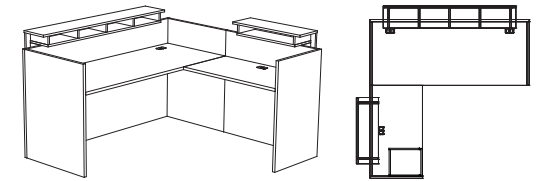

- Two-tone waterfall design transaction top
- 3" cubby cavity height
- 10" transaction counter depth with a 6" overhang
- Sizes larger than 84" include center 1/2 gable below worksurface
- Custom sizing available
- Available in all standard Heartwood laminate finishes

MODERN DESK:
 388-3666MGDS
 388-3672MGDS
 388-3684MGDS+C

C GABLE

NON-HANDED MODERN RETURN
 388-3066MGRS
 388-3042MGRS
 388-3648MGRS

ORDERING TIP: "TOP & BODY" references the gallery desk portion and "FACE" references the waterfall transaction top & front.

RECEPTION Series

Modern Reception

Shown: 388-1274GTA-43-HC
*desk sold separately

- Gallery shell to fit over desk unit
- Transaction top has 2" overhang on guest side
- Raised decorative laminate front panel
- Available with or without horizontal cubbies
- Available in all standard Heartwood laminate finishes

GALLERY TRANSACTION SHELL:

388-1268GTA-43 for 66" UNITS
388-1274GTA-43 for 72" UNITS
388-1286GTA-43 for 84" UNITS

GALLERY TRANSACTION SHELL:

388-1268GTA-43-HC for 66" UNITS
388-1274GTA-43-HC for 72" UNITS
388-1286GTA-43-HC for 84" UNITS