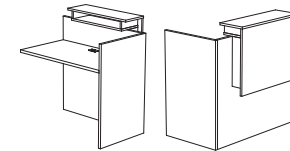

- Two-tone waterfall design transaction top
- 3" cubby cavity height
- 10" transaction counter depth with a 6" overhang
- Sizes larger than 84" include center 1/2 gable below worksurface
- Custom sizing available
- Available in all standard Heartwood laminate finishes

MODERN DESK:
 388-3666MGDS
 388-3672MGDS
 388-3684MGDS+C

C GABLE

NON-HANDED MODERN RETURN
 388-3066MGRS
 388-3042MGRS
 388-3648MGRS

ORDERING TIP: "TOP & BODY" references the gallery desk portion and "FACE" references the waterfall transaction top & front.

RECEPTION Series

Modern Reception

Shown: 388-1274GTA-43-HC
*desk sold separately

- Gallery shell to fit over desk unit
- Transaction top has 2" overhang on guest side
- Raised decorative laminate front panel
- Available with or without horizontal cubbies
- Available in all standard Heartwood laminate finishes