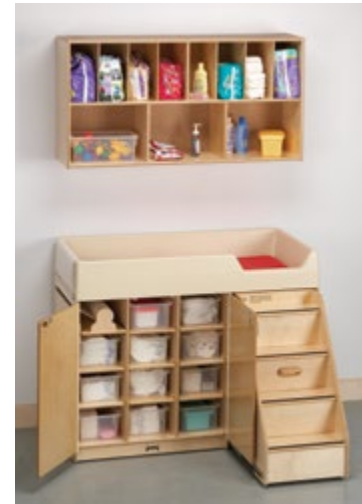

NEW

Jonti-Craft® 9 Tub Changing Table with Pad

5121JC 44"W 20"D 44"H

Jonti-Craft® Changing Table

5114JC 48½"W 23½"D 38"H

INFANTS + TODDLERS

Jonti-Craft® Changing Table with Stairs

- 5131JC Stairs Left 48"W 22½"D 39"H
- 5137JC Stairs Right 48"W 22½"D 39"H
- 5143JC Stairs Right with Wall Storage
- 5135JC Stairs Left with Wall Storage