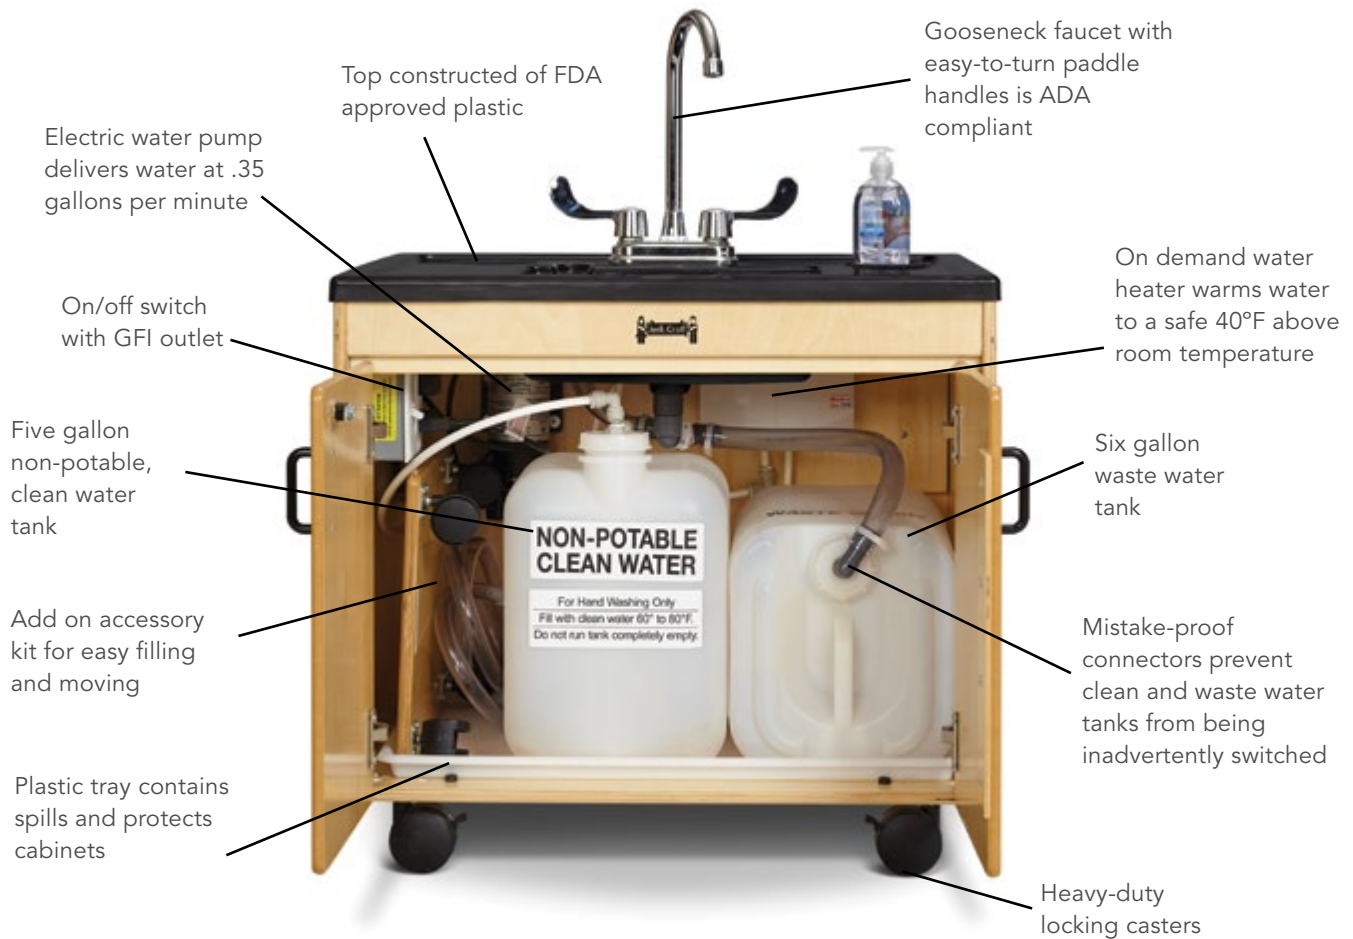

Jonti-Craft® Clean Hands Helper Portable Sinks Work to Make Handwashing Accessible Anywhere and Everywhere

Jonti-Craft portable sinks go wherever frequent hand washing is a priority—and without any plumbing required! Available in two heights, one for children and one for adults, these mobile sinks meet licensing requirements and give you the flexibility of moving them quickly to areas of need in educational, health, and other community settings.

Design & Construction Features that Deliver Safety, Reliability, & Easy Access

- Available in a one-piece molded plastic or with a stainless steel sink insert
- Sinks are approximately 5" deep
- Faucet has water-saving aerator
- Coin-locked doors
- Power switch inside the cabinet with openings for cord management
- Mobile tank cart and filler hose with funnel available separately in Accessories Kit
- Sinks arrive nearly fully assembled
- Each tank provides 40-50 handwashes (when washing hands for about 20 seconds)
- Signature KYDZSafe®, KYDZStrong®, and KYDZTuff® features protect users and deliver optimum durability and reliability